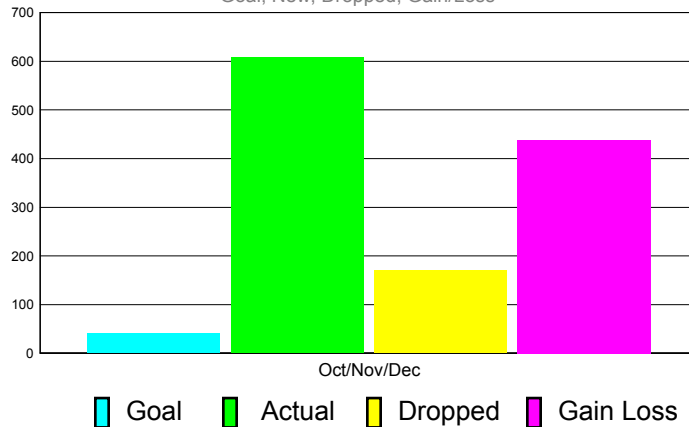

Membership Results 2011-2012

Goal, New, Dropped, Gain/Loss