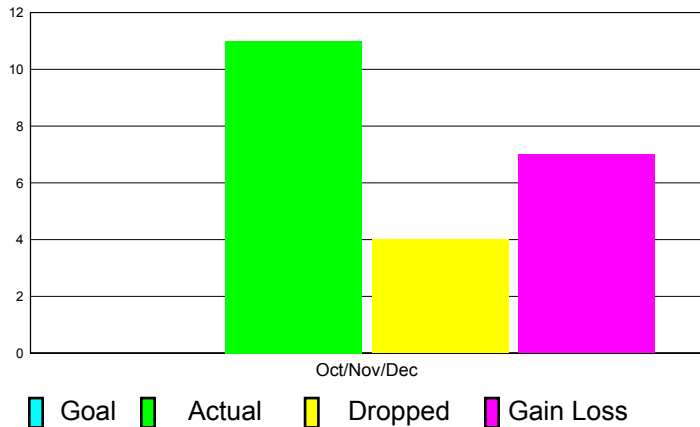

GMT Reports for District (or Undistricted) **District 323 F1**

GMT: **Open**

Location: **INDIA**

GMT CA: **6**

CLUBS

**Club Results
2011-2012**

**Clubs
2010-2011**

Month	New Club Goal	Actual New Clubs	Actual Dropped Clubs	Gain/Loss of Clubs	Gain/Loss of Clubs
Oct/Nov/Dec	0	11	4	7	-4
Totals	0	11	4	7	-4

Club Results 2011-2012

Goal, New, Dropped, Gain/Loss

Comparison of Club Gain/Loss

Current Year Compared to the Previous Year

YTD Status Quo Clubs 2010-2011

Status Quo Clubs Compared to Status Quo Members

MEMBERSHIP